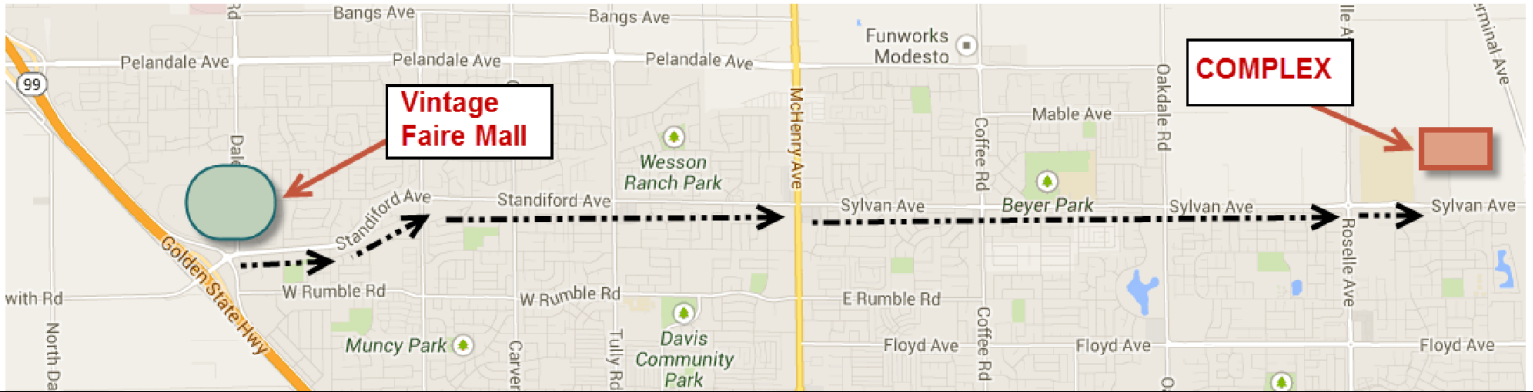

# Mary Grogan Soccer Complex Driving Directions

## From Highway 99

From North/South bound Highway 99, exit at Beckwith Rd/Standiford exit.

**North bound drivers:** Turn right, staying on Standiford, which turns into Sylvan

**South bound drivers:** Turn left, crossing over the freeway, staying on Standiford, which turns into Sylvan.

**SPECIAL NOTE:** Please take care when approaching the traffic circles near Enoch High School. These traffic circles have **yield signs** for all four directions of traffic. You must observe if traffic is entering the circle, without stopping. These signs mean that you must absolutely look for other moving traffic entering into the traffic circle, at the same time that you wish to enter.