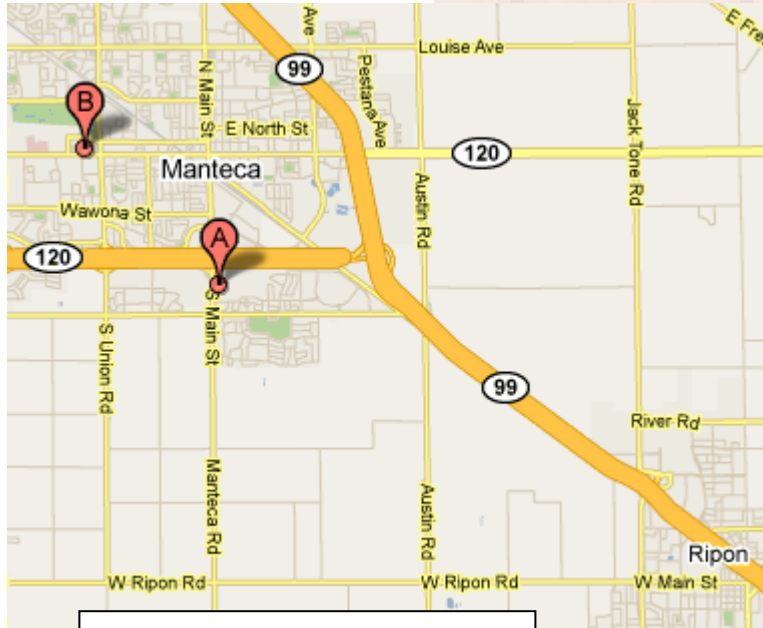

# Driving Map Location

Mistlin Site Guide  
Malls Near Ripon California

The Promenade Shops At Orchard Valley  
Manteca, CA

**Location:** Exit off highway 120, going West/East through Manteca, at Union Road. Shops are on the South side of the highway.

## Mistlin Site Guide

**What makes Bass Pro Shops a valley tourist location? Unique indoor scenery**

**1356 Bass Pro Drive  
Manteca, CA 95337  
Phone: 209-825-8400**

### **Regular Store Hours**

Mon-Sat 9:00 AM - 10:00 PM  
Sun 10:00 AM - 7:00 PM

Mistlin Site Guide  
**Movie Theaters Near Ripon California**

**Closest Theaters  
Manteca, CA**

**AMC Theater**  
848 Lifestyle St., Manteca, CA - (209) 239-1147