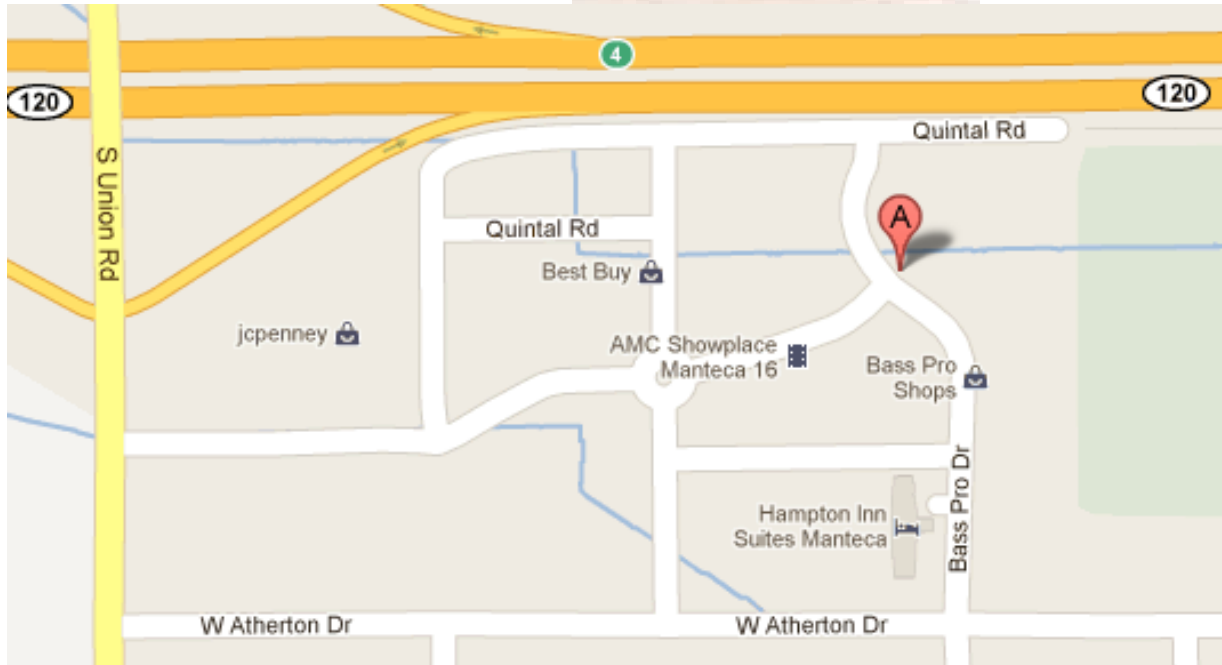

# Driving Map Location

# Manteca

There is a shopping center area, right next to Highway 120, which runs through Manteca, tying into highway 99, which takes you to Ripon. It is an approximately 15 minute drive to the sports complex. In this shopping center, there is a Hampton Inn. If you stay at the Hampton Inn, you have access to the Bass Pro Shops, AMC digital movie theaters, Best Buy, JC Penneys, and various eating establishments.

Mistlin Site Guide  
**Manteca**  
Mall Businesses

**Hampton Inn located right in mall!**

Mistlin Site Guide  
Malls Near Ripon California

Vintage Fare Mall  
Modesto, CA

Location: East of Ripon, off highway 99

Mistlin Site Guide  
Malls Near Ripon California

The Promenade Shops At Orchard Valley  
Manteca, CA

**Location:** Exit off highway 120, going West/East through Manteca, at Union Road. Shops are on the South side of the highway.