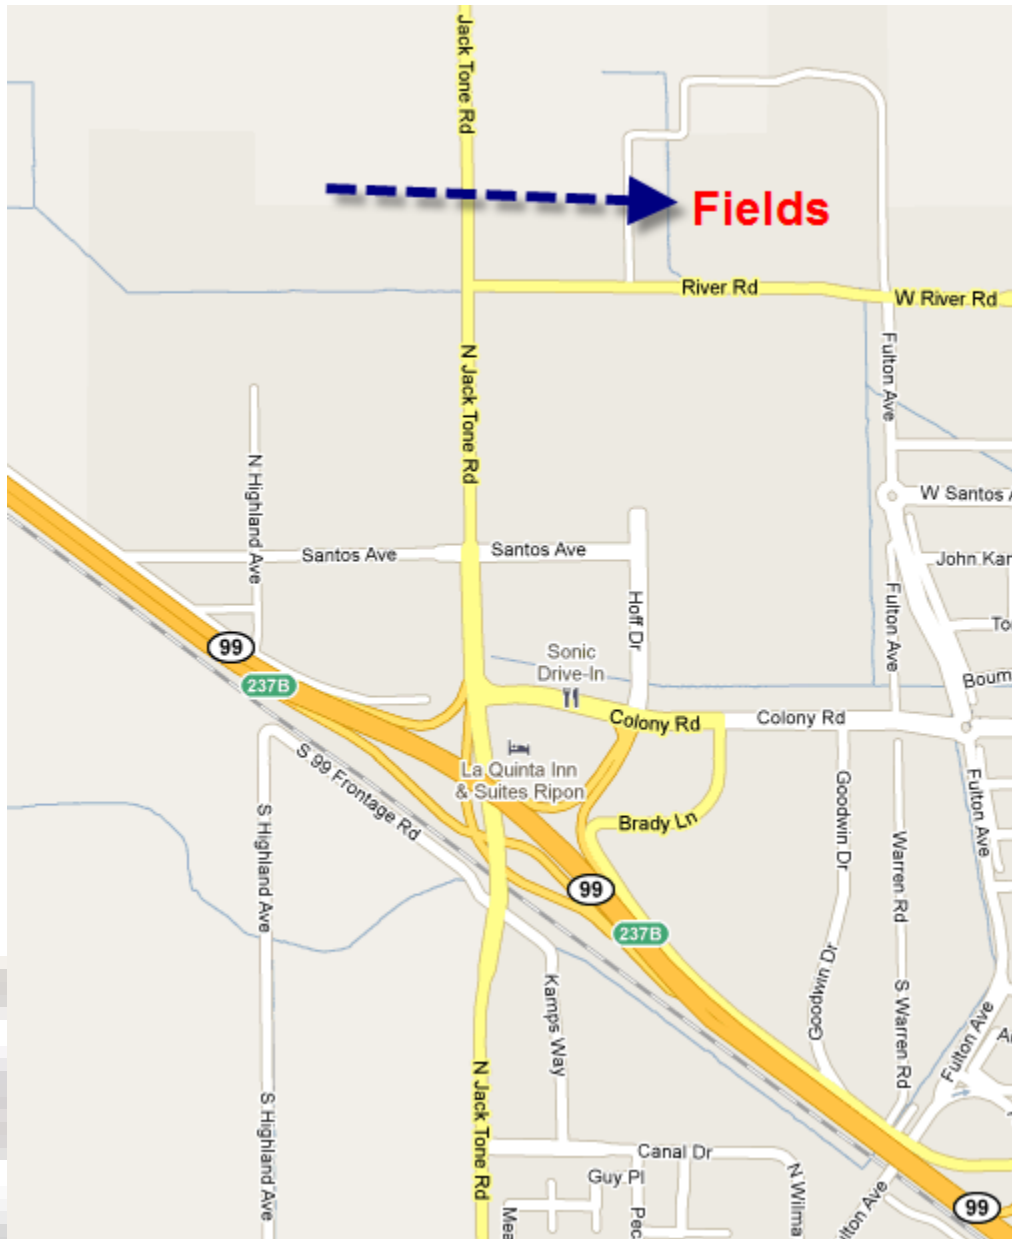

# Driving Map Location

# Manteca

There is a shopping center area, right next to Highway 120, which runs through Manteca, tying into highway 99, which takes you to Ripon. It is an approximately 15 minute drive to the sports complex. In this shopping center, there is a Hampton Inn. If you stay at the Hampton Inn, you have access to the Bass Pro Shops, AMC digital movie theaters, Best Buy, JC Penneys, and various eating establishments.

Mistlin Site Guide  
**Manteca**  
Mall Businesses

**Hampton Inn located right in mall!**

Mistlin Site Guide  
Malls Near Ripon California

Vintage Fare Mall  
Modesto, CA

Location: East of Ripon, off highway 99

Mistlin Site Guide  
Malls Near Ripon California

The Promenade Shops At Orchard Valley  
Manteca, CA

**Location:** Exit off highway 120, going West/East through Manteca, at Union Road. Shops are on the South side of the highway.