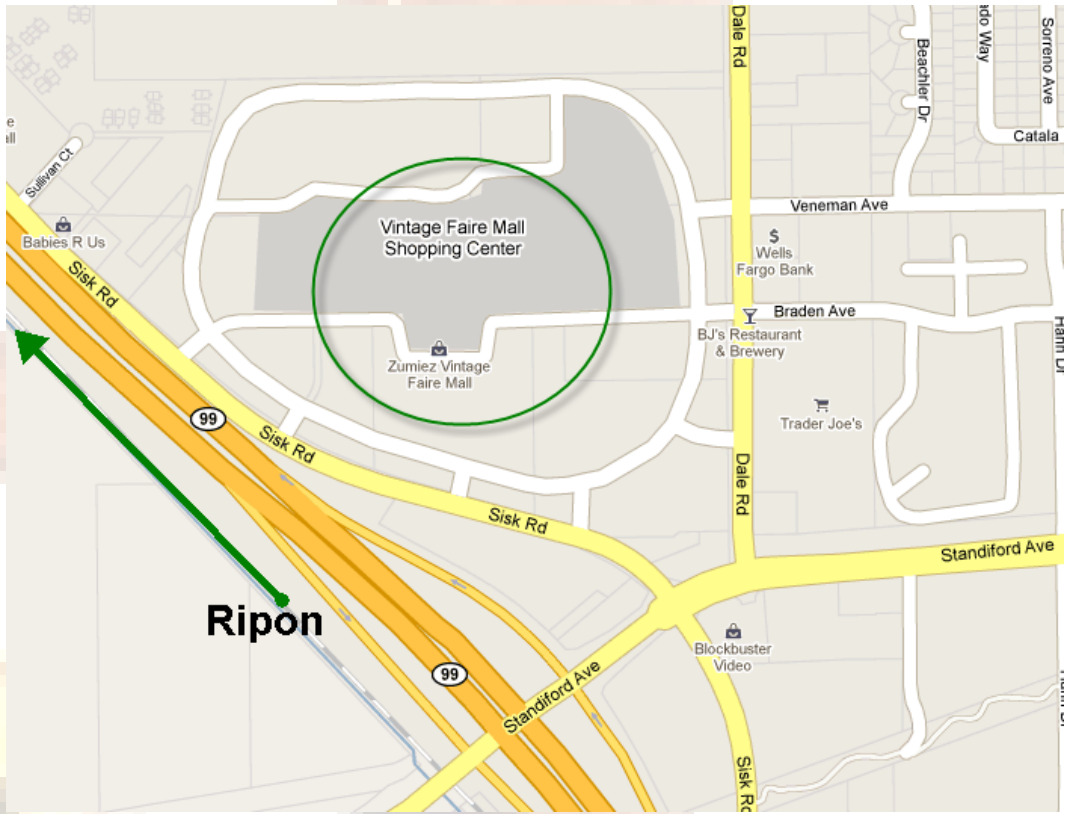

# Driving Map Location

# Manteca

There is a shopping center area, right next to Highway 120, which runs through Manteca, tying into highway 99, which takes you to Ripon. It is an approximately 15 minute drive to the sports complex. In this shopping center, there is a Hampton Inn. If you stay at the Hampton Inn, you have access to the Bass Pro Shops, AMC digital movie theaters, Best Buy, JC Penneys, and various eating establishments.

Mistlin Site Guide  
**Manteca**  
Mall Businesses

**Hampton Inn located right in mall!**

Mistlin Site Guide  
Malls Near Ripon California

Vintage Fare Mall  
Modesto, CA

Location: East of Ripon, off highway 99

Mistlin Site Guide  
Malls Near Ripon California

The Promenade Shops At Orchard Valley  
Manteca, CA

**Location:** Exit off highway 120, going West/East through Manteca, at Union Road. Shops are on the South side of the highway.