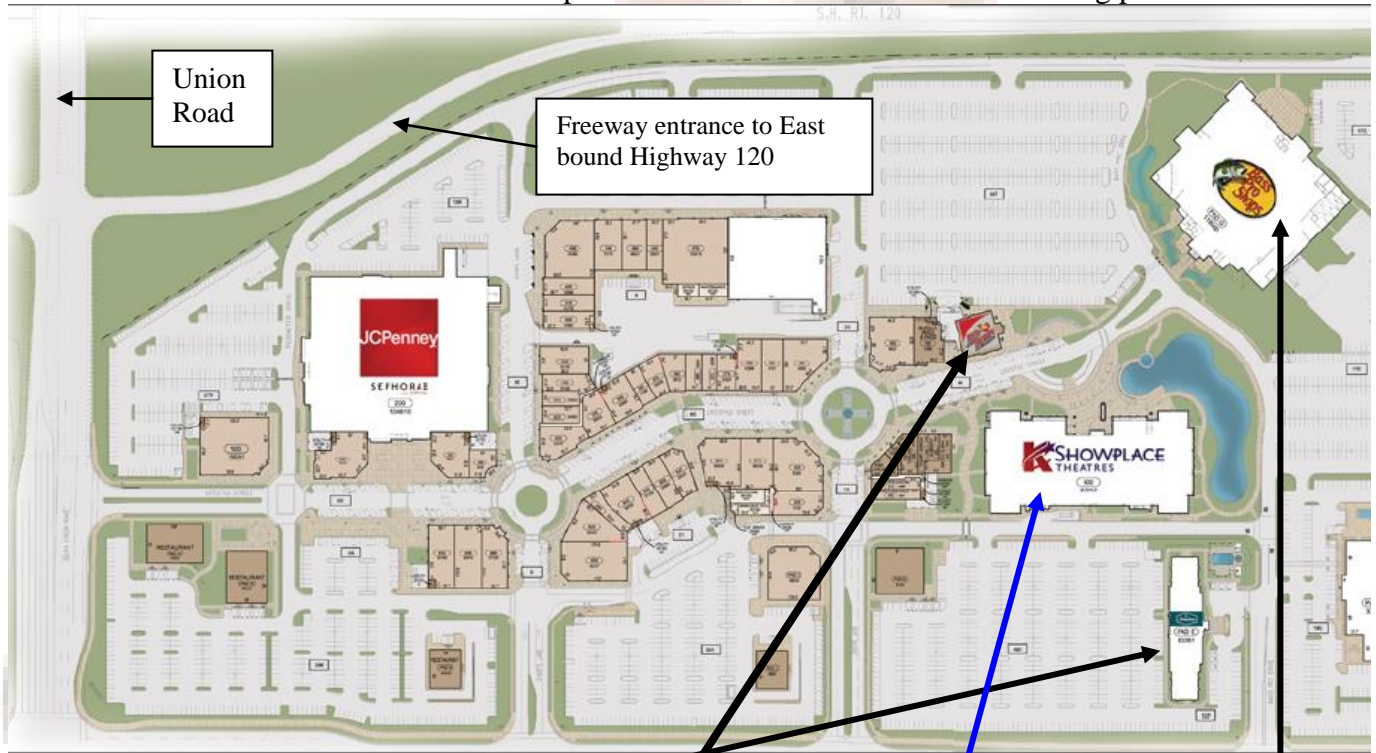

Mistlin Site Guide
Malls Near Ripon California

The Promenade Shops At Orchard Valley
Manteca, CA

Location: Exit off highway 120, going West/East through Manteca, at Union Road. Shops are on the South side of the highway.

This is a new mall area that is under development. There are several stores and eating places.