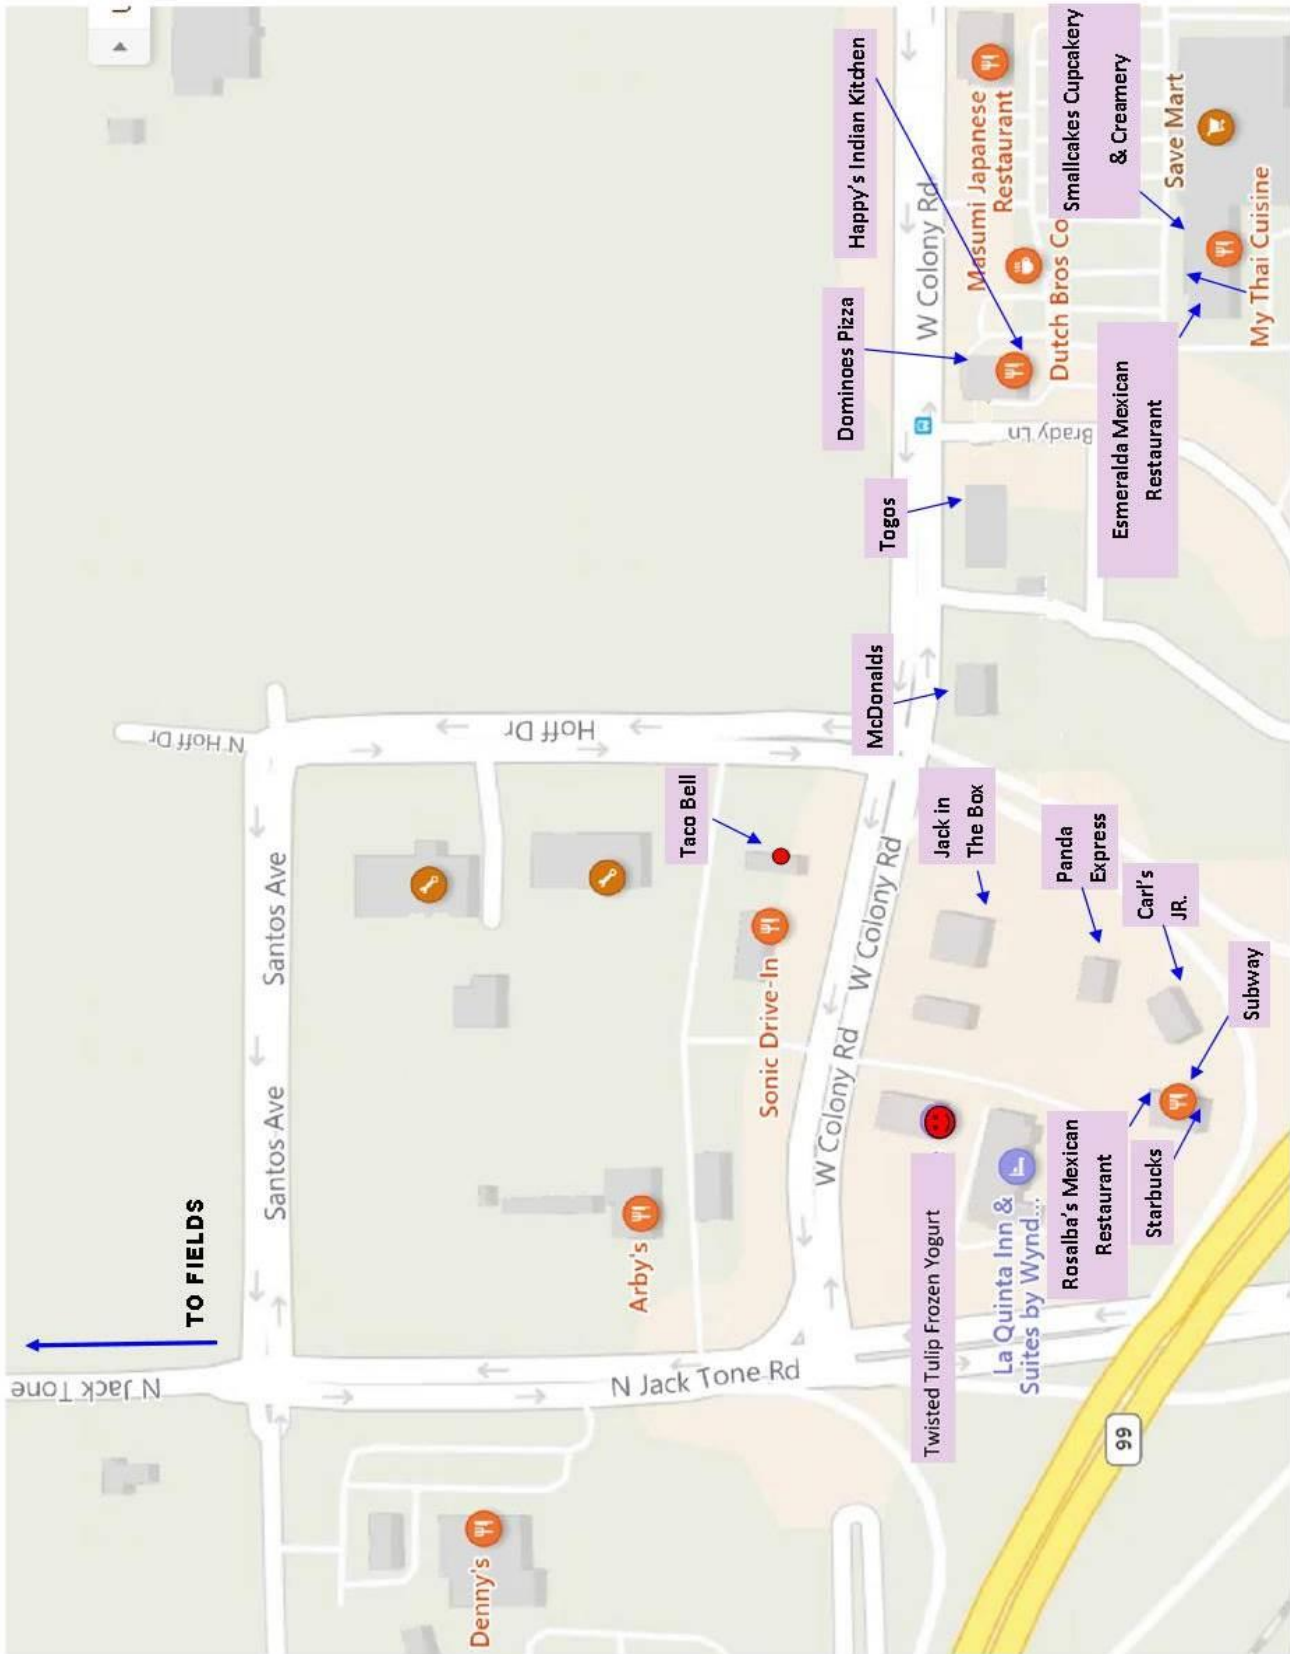

Food Establishments

Copyright © 2022, Jack Smith. All rights reserved